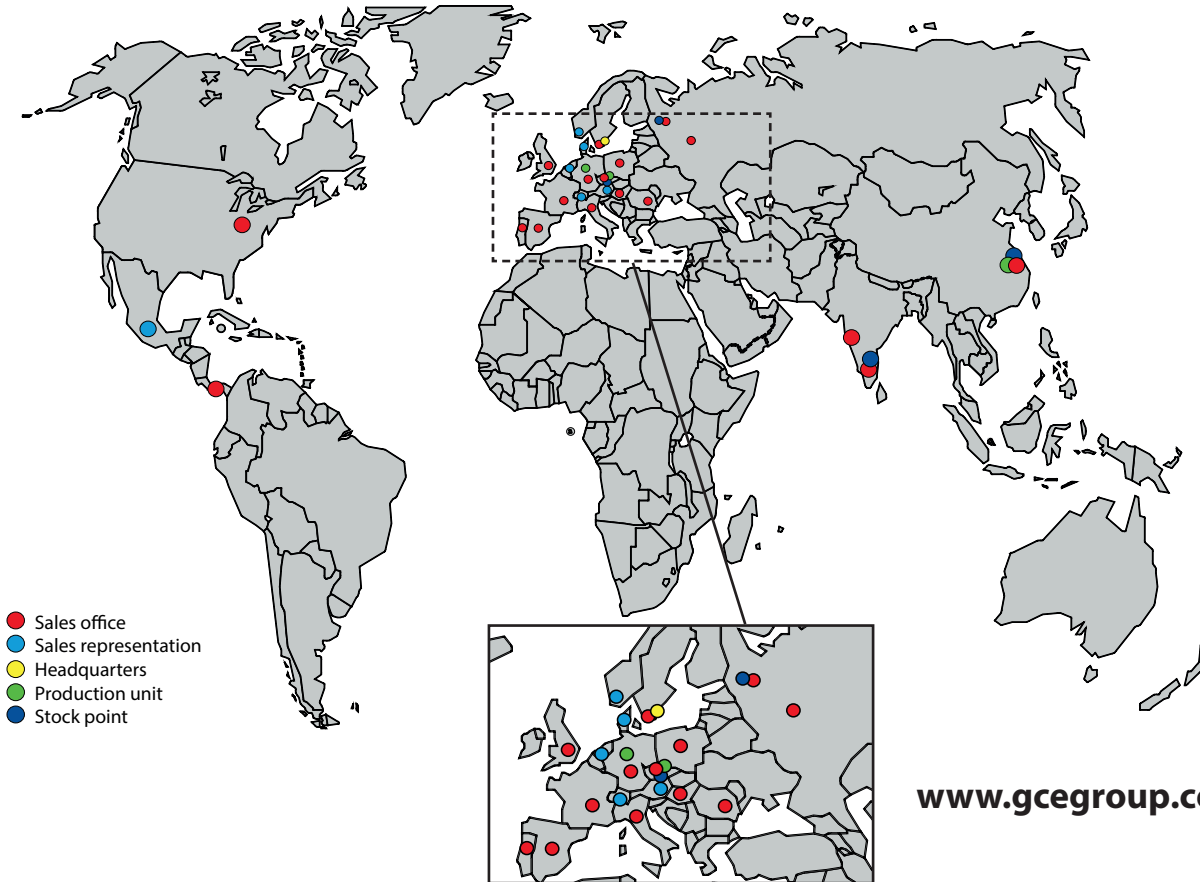

RESET MECHANISM

GCE WORLDWIDE - WE ARE CLOSE TO YOU

www.gcegroup.com

EUROPE

CZECH REPUBLIC

GCE Trade s.r.o.
Zizkova 381
CZ-583 81 Chotebor
Phone: +420 569 661 122
Fax: +420 569 661 107
sales.cz@gcegroup.com